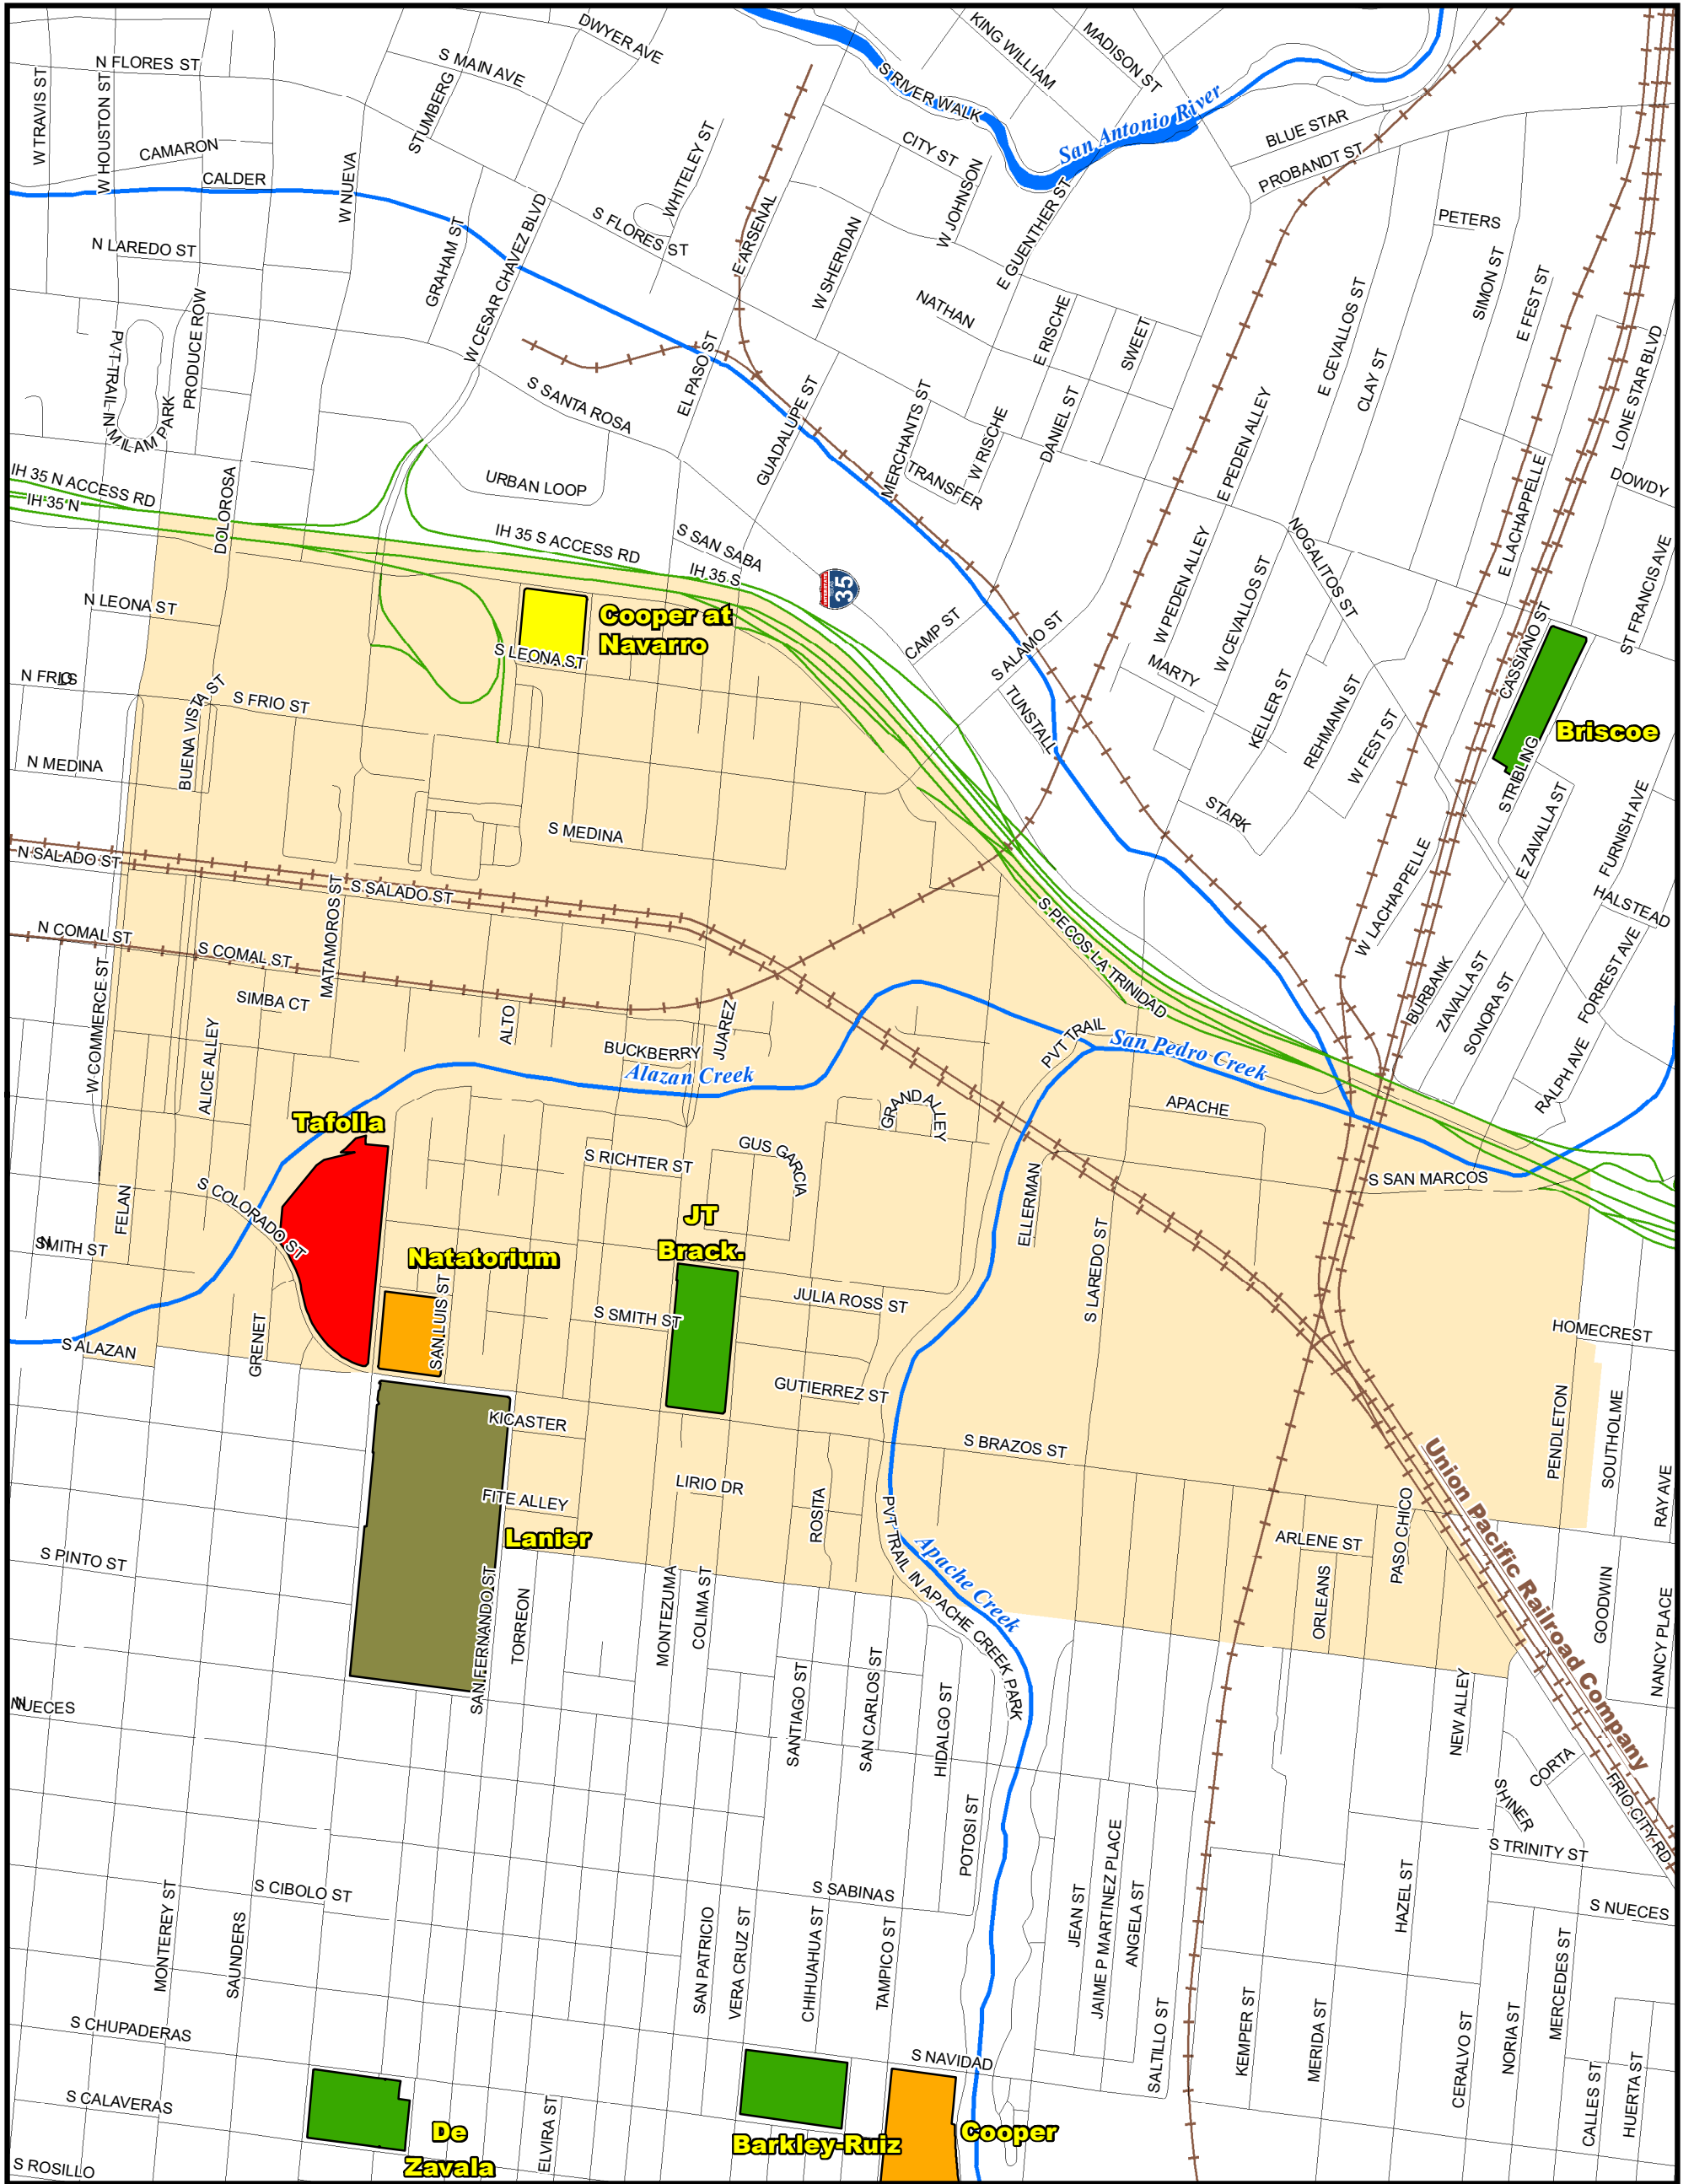

Attendance Boundary for 2024-2025

JT BRACKENRIDGE
Primary School Grades
Served: HS, K-5

1214 GUADALUPE ST.
SAN ANTONIO, TX 78207

LEGEND

1 inch equals 0.17 miles

Last Updated 2019-2020

SAISD Facilities		Route Features		Natural Features	
Facility_Type					
	Administrative		Early Childhood EC		Middle School
	Primary PK/K-5/6		Streets		Rivers & Creeks
	Closed - Pending Reuse		Railroad Tracks		Water Bodies
	High School		Special Program		
	PK/K-8 School				